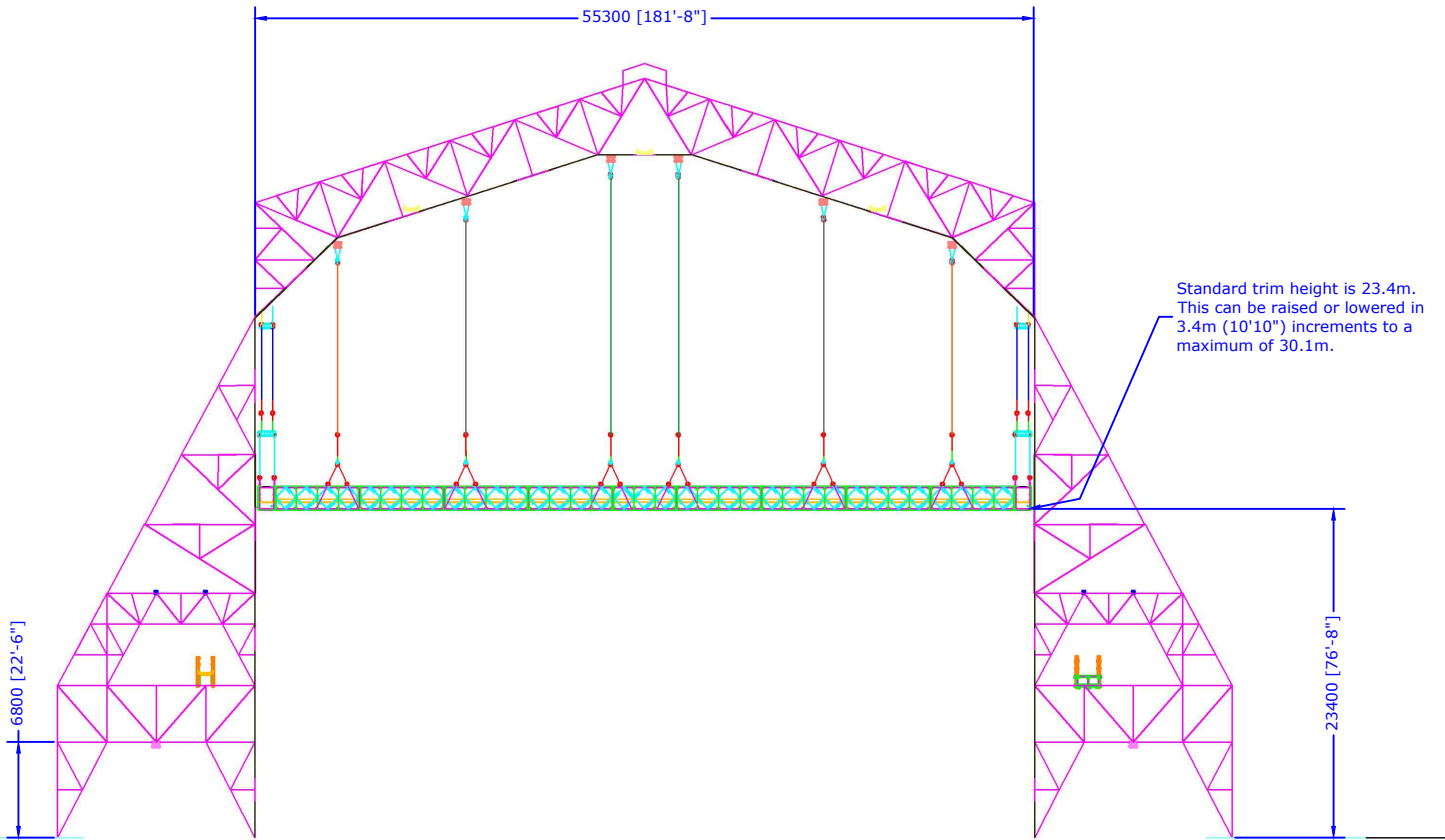

CLEARANCE WITH CROSS-STAGE CATWALK FLOWN OUT

Standard trim height is 23.4m.
This can be raised or lowered in
3.4m (10'10") increments to a
maximum of 30.1m.

CLEARANCE WITH CATWALK IN THE STANDARD CONFIGURATION